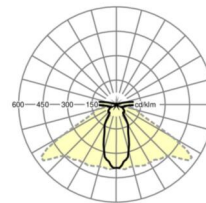

ELECTRICAL ENGINEERING

Controller	Electronic driver 3h emergency lighting (1 pcs.)
System output	4W
Mains voltage	230V/50Hz

LIGHTING TECHNOLOGY

Placement	LED, Colour rendering/Light colour CRI ≥ 70 / 6000K
Colour tolerance (MacAdam)	7SDCM
Photobiological safety (Luminaire)	RG2
Nominal luminous flux	197lm
Nominal luminous flux-emergency lighting mode	197lm
Luminaire luminous efficiency	49lm/W
Beam angle	45° (C0) / 125° (C90)
UGR lat./long.	29.8 / 35.2

MECHANICS

Housing colour	black RAL 9005
Dimensions (LxWxDxH)	765mm x 55mm x 35mm
Weight (net)	0.85kg
Swivel and turn area (x/y/z)	0° / 0° / 90°
Type of installation	Mounting rail system installation, Light structure

Dimensions

L	765 mm	Length
B	55 mm	Width
H	35 mm	Height

DEEP-LINK

<https://www.regiolum.de/en/article/19070002004>

Reference	LED 200lm 760
ηLB	100 %
Φ ↓/↑	93 % / 7 %
UGR lat./long.	29.8 / 35.2